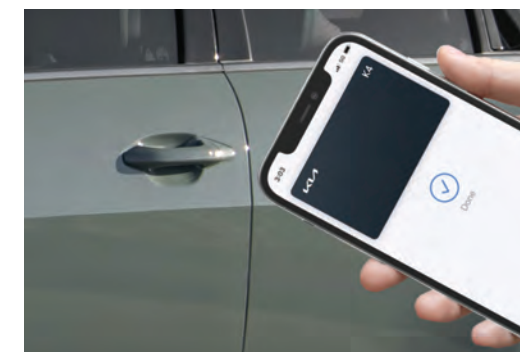

International model shown.

Surround View Monitor (SVM)^{1,2} displays a 360° view of your surroundings to help enhance awareness when manoeuvring your vehicle in certain situations.

Digital Key 2¹ lets you use your smartphone as a secure key, allowing you to lock and unlock the doors and start the engine without the need for a keyfob.